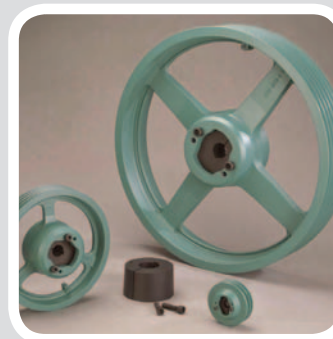

In our Raon l'Étape factory (France), we develop and manufacture a full range of couplings & pulleys able to fulfil the most demanding requirements.

A complete range and even more

- » **Pulleys:** with removable taper bushes **Magic-Grip-T®** from Ø 100 to Ø 1600
- » **Couplings:** > **PENCOflex – SR-flex® – TEX-O-flex**
  > Hydrodynamic coupling **Hydro-flow**
- » **Gearboxes:** shaft-mounted gear units **FLOTAX®**
- » **Speed Variators:** **vari-phi®**, **Varisit** mechanical speed variation

And if you are even more demanding, **PTP INDUSTRY** will use all its know-how to meet your requirements.

- » **Special pulleys** as per your specifications
- » **Special couplings** adapted or designed to your needs
- » **Design and manufacturing of special parts**
- » **Assembly, static and dynamic balancing, surface protection**

PTP INDUSTRY • La Belle Orge • 88110 Raon L'Étape (France)
Tel.: +33 (0)3 29 52 62 66 - Fax: +33 (0)3 29 41 92 02
Email: ptptransmission@ptp-industry.com - www.ptp-industry.com

PTP INDUSTRY S.A.S. • RCS Épinal B 542 110 556 • APE 24.51 Z

an activity of

PTP INDUSTRY
All Power Transmission Products know-how