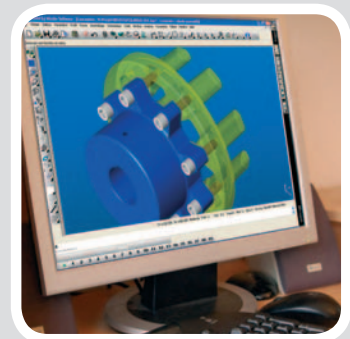

*Making your needs*

DEVELOPMENT

ENGINEERING

PRODUCTION

an activity of

In our Raon l'Étape factory (France), we develop and manufacture a full range of couplings & pulleys able to fulfil the most demanding requirements.

## A complete range and even more

- » **Pulleys:** with removable taper bushes **Magic-Grip-T®** from Ø 100 to Ø 1600
- » **Couplings:** > **PENCOflex – SR-flex® – TEX-O-flex**  
> Hydrodynamic coupling **Hydro-flow**
- » **Gearboxes:** shaft-mounted gear units **FLOTAX®**
- » **Speed Variators:** **vari-phi®**, **Varisit** mechanical speed variation

And if you are even more demanding, **PTP INDUSTRY** will use all its know-how to meet your requirements.

- » **Special pulleys** as per your specifications
- » **Special couplings** adapted or designed to your needs
- » **Design and manufacturing of special parts**
- » **Assembly, static and dynamic balancing, surface protection**